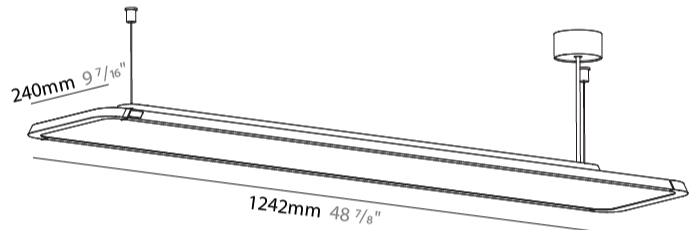

1. To build a product code in our configurator select the specify button on the base model # product page
2. To build a manual product code on this datasheet choose from the options listed below in blue font and add the suffix to the base model #

GENERAL

Series: Hadi
Subseries: Hadi-M Suspended
Brand: Prolicht
Division: Architectural
Mounting Type: Suspension
Mounting Location: Ceiling
Subcategory: Pendant

PHYSICAL

Shape: Rectangle
Length (mm): 1242
Length (in): 48 7/8
Width (mm): 240
Width (in): 9 7/16
Height (mm): 48
Height (in): 1 7/8
Light Distribution: Direct

Fixture Finish: SSR / BKV / CWI / CRY / HAB / UFT / ITA / RUA / FTG / MYG / LOD / PUS / FRO / FUP / KIA / POP / BLS / SPG / MEY / GOH / GUM / CHC / COM / ABZ / JAG / OBR / MOS / ROR

Fixture Material: Extruded Aluminum / Steel

Cable Details: 2,000mm / 6,000mm Transparent Cable

ELECTRICAL

Lamp Type: LED (Zhaga Standard)
Input Wattage (W): 37.3
Total Output Wattage (W): 33.6
Dimming: Non-Dimmable
Driver Included: No
Driver Location: Integrated
Driver Type: Constant Current - Universal
Driver Class: Class 2
Input Voltage (V): 120 - 277
Constant Current (MA): 112

LED

Color Temperature (°K): 3000 / 3500 / 4000
Max. Delivered Lumen (lm): 4269 / 4265 / 4352
Nominal Lumen (lm): 4976 / 4971 / 5072
CRI: >90 CRI
Lamp Life (hrs): 50000

OPTICAL

RATINGS AND CERTIFICATIONS

Certified By: Certified for North American Standards
IP rating: IP20