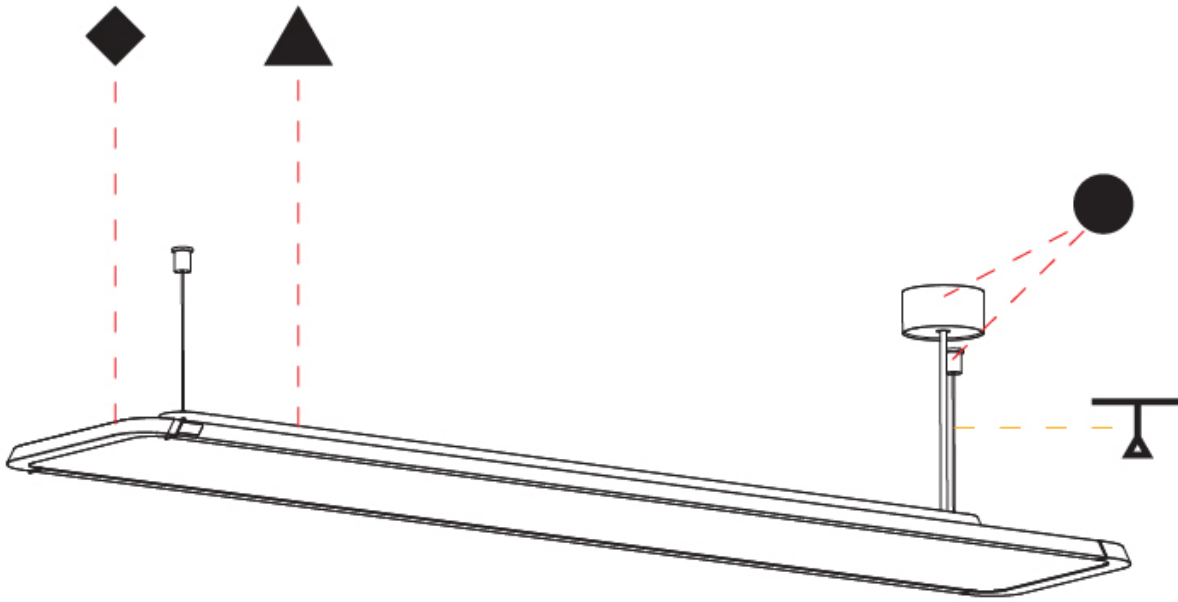

HADI-M SUSPENDED SUSPENSION

A300406-

PROJECT
TYPE
SPECIFIER
QUANTITY
DATE